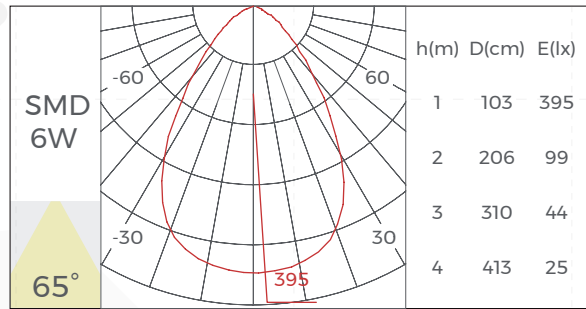

[Optical Parameter]