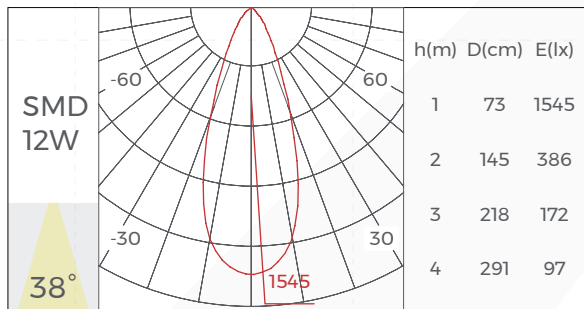

Track System Specification

M15D(P)

— MagTrack 15 series

【Basic Parameters】

- Material: AL6063-T5, spraying surface
- Coating: Black/White
- Length: 300mm/600mm optional
- IP grade: IP20
- CCT: 3000/4000K optional
- CRI: 90
- SDCM(Whole Luminaire): <5 Step (ANSI)
- SDCM(Light source): <3 Step (ANSI)
- Input voltage: DC48V
- Working temperature: -15 C ~35 C
- Lighting direction: Downward
- Dimming method: Non-dimming
- Application: Indoor
- Certification: CE, ROHS, Reach
- Warranty: 3 years

【Luminaire Parameters】

Version	Model	Length	Input Voltage (V)	Max. Current (A)	Type Power (W)	Max. Power (W)	CRI	Beam Angle	CCT	Lumen (LM)
Normal	M15D(P)	300mm [0.98ft]	48VDC	0.125 [0.13A/ft]	6.0 [6.12W/ft]	6.3 [6.43W/ft]	>90	38°	3000K	390 [400LM/ft]
									4000K	420 [430LM/ft]
								65°	3000K	360 [370LM/ft]
									4000K	390 [400LM/ft]
		600mm [1.97ft]		38°	3000K	780 [396LM/ft]				
					4000K	840 [426LM/ft]				
				65°	3000K	720 [365LM/ft]				
					4000K	780 [396LM/ft]				

Note:

1. The output data is based on the testing result of Ra90,3000K luminaires;
2. The tolerance of output data can be vary up to 10%;
3. The output data is typical value.

[Optical Parameter]

[Application]

1. Load >350W on the track
2. Total track length >20M

[Packing]

Model	Size (mm/box)	Quantity /box	Quantity /carton	NW (kg/box)	NW (kg/carton)	GW (kg/carton)	Size (mm/carton)
TLS-M15DF0300(P)-N930B6	60*45*340 [2.01''*0.91''*1.61'']	1	30	0.07	2.1	4.1	355*325*295
TLS-M15DF0600(P)-N930B12	60*45*640 [23.82''*0.91''*1.61'']	1	30	0.12	3.6	5.6	655*325*295