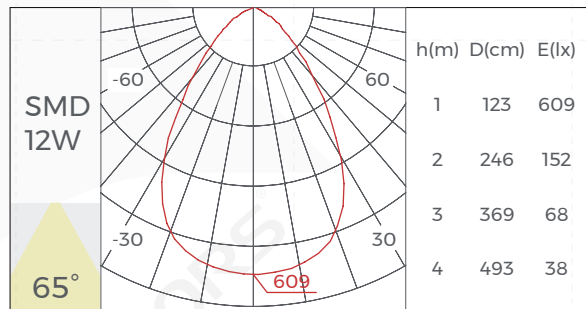

[Optical Parameter]