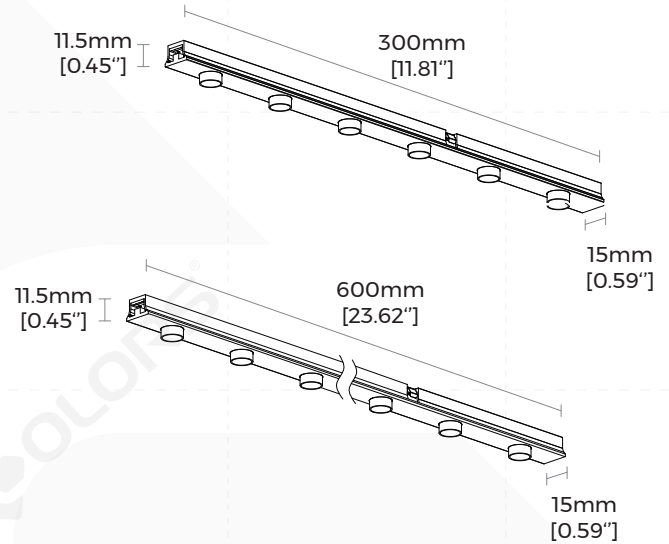

Track System Specification

M15D(P)

— MagTrack 15 series

【Basic Parameters】

- Material: AL6063-T5, spraying surface
- Coating: Black/White
- Length: 300mm/600mm optional
- IP grade: IP20
- CCT: 3000/4000K optional
- CRI: 90
- SDCM(Whole Luminaire): <5 Step (ANSI)
- SDCM(Light source): <3 Step (ANSI)
- Input voltage: DC48V
- Working temperature: -15 C ~35 C
- Lighting direction: Downward
- Dimming method: Non-dimming
- Application: Indoor
- Certification: CE, ROHS, Reach
- Warranty: 3 years

【Luminaire Parameters】

Version	Model	Length	Input Voltage (V)	Max. Current (A)	Type Power (W)	Max. Power (W)	CRI	Beam Angle	CCT	Lumen (LM)
Normal	M15D(P)	300mm [0.98ft]	48VDC	0.125 [0.13A/ft]	6.0 [6.12W/ft]	6.3 [6.43W/ft]	>90	38°	3000K	390 [400LM/ft]
									4000K	420 [430LM/ft]
								65°	3000K	360 [370LM/ft]
									4000K	390 [400LM/ft]
		600mm [1.97ft]		38°	3000K	780 [396LM/ft]				
					4000K	840 [426LM/ft]				
				65°	3000K	720 [365LM/ft]				
					4000K	780 [396LM/ft]				

[Points to note]

⚡ 48V Power Supply

Total track Lengths≤20M

⚡ 48V Power Supply

Load≤350W

Supplementary power supplies are needed beside the Spotlights module / Decorative module / Linear modular under below one conditions:

1. Load >350W on the track
2. Total track length >20M

[Packing]

Model	Size (mm/box)	Quantity /box	Quantity /carton	NW (kg/box)	NW (kg/carton)	GW (kg/carton)	Size (mm/carton)
TLS-M15DF0300(P)-N930B6	60*45*340 [2.01''*0.91''*1.61'']	1	30	0.07	2.1	4.1	355*325*295
TLS-M15DF0600(P)-N930B12	60*45*640 [23.82''*0.91''*1.61'']	1	30	0.12	3.6	5.6	655*325*295