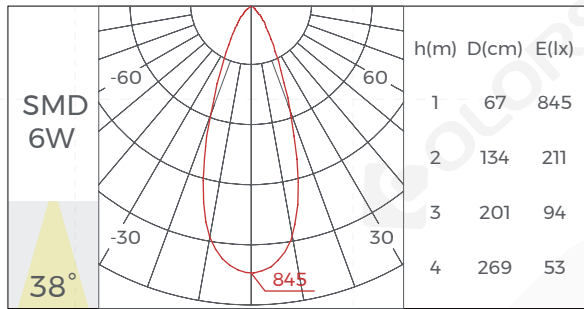

[Optical Parameter]